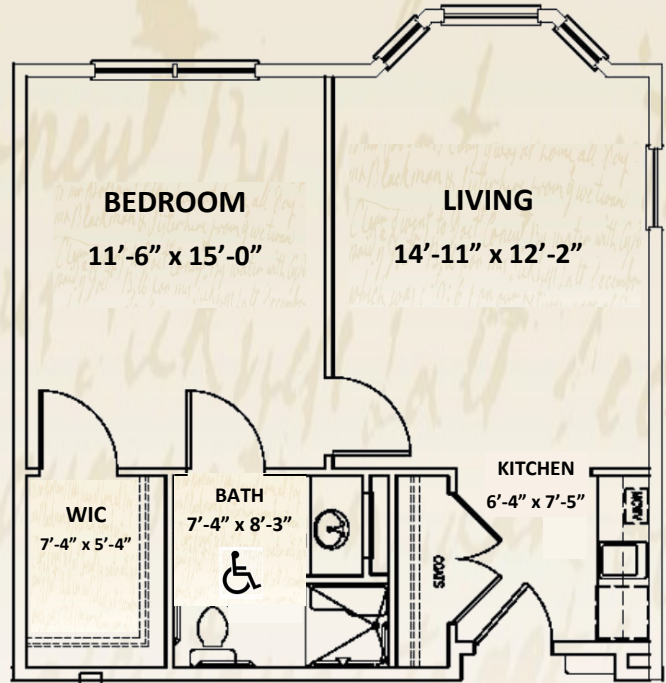

# MARTHA BALLARD ASSISTED LIVING

**One-Bedroom**      **451 Square Feet**

**Large One-Bedroom**      **572 Square Feet**

**Two-Bedrooms**      **637 Square Feet**

Part of  
**MaineGeneral Health**