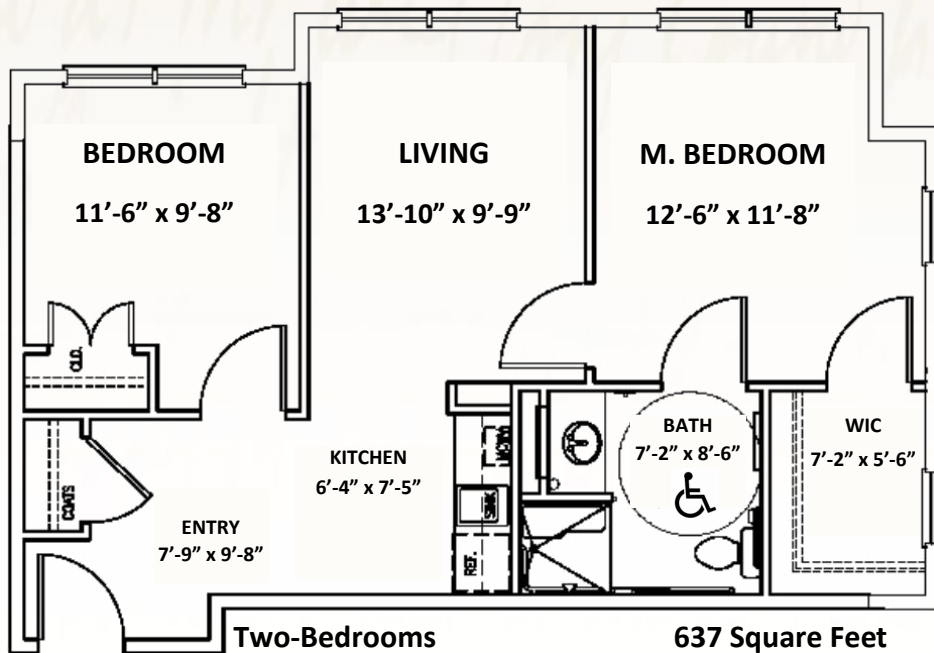

# MARTHA BALLARD ASSISTED LIVING

**One-Bedroom**      **451 Square Feet**

**Large One-Bedroom**      **572 Square Feet**

**Two-Bedrooms**      **637 Square Feet**

Part of  
**MaineGeneral Health**