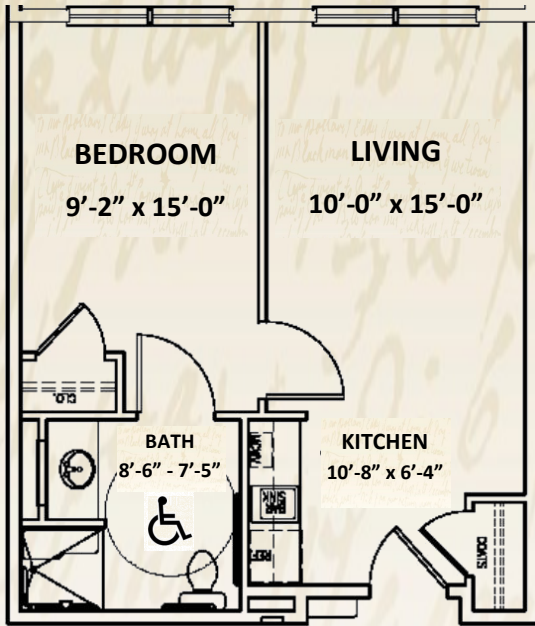

# MARTHA BALLARD ASSISTED LIVING

**One-Bedroom**      **451 Square Feet**

**Large One-Bedroom**      **572 Square Feet**

**Two-Bedrooms**      **637 Square Feet**

Part of  
**MaineGeneral Health**