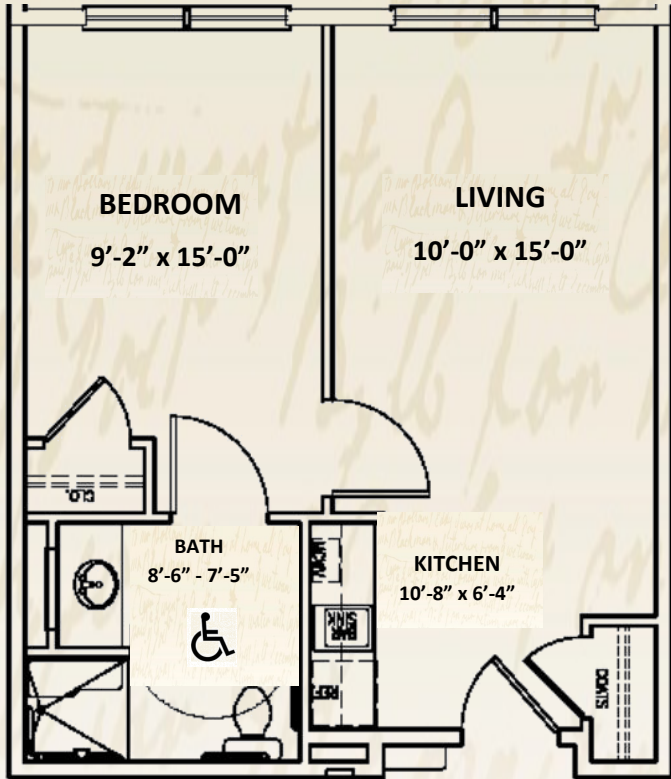

MARTHA BALLARD ASSISTED LIVING

One-Bedroom **451 Square Feet**

Part of

**GRANITE
HILL
ESTATES**

and

Two-Bedrooms **637 Square Feet**