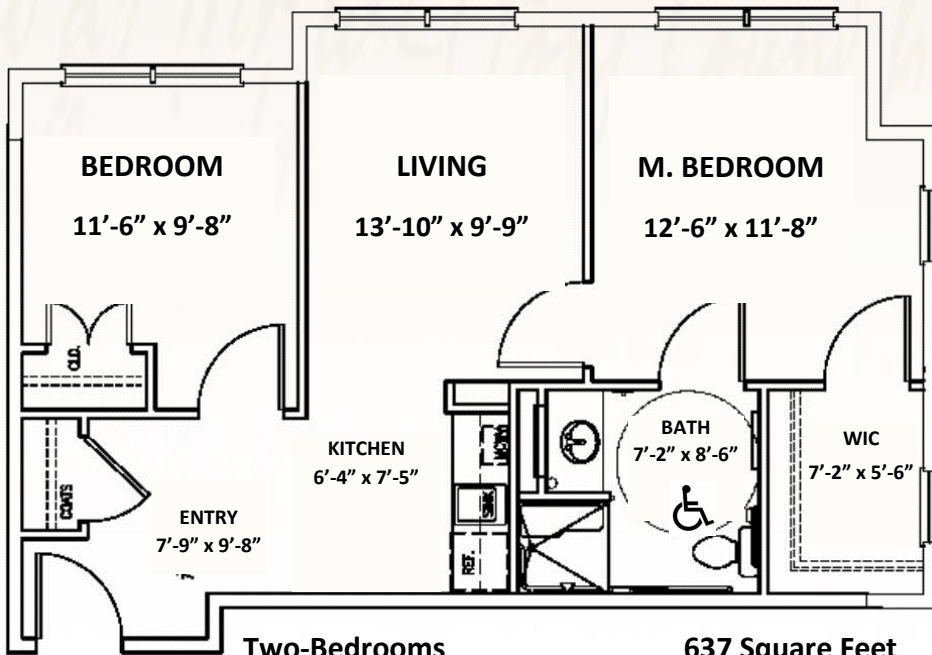

MARTHA BALLARD ASSISTED LIVING

One-Bedroom **451 Square Feet**

Part of

**GRANITE
HILL
ESTATES**

and

Two-Bedrooms **637 Square Feet**