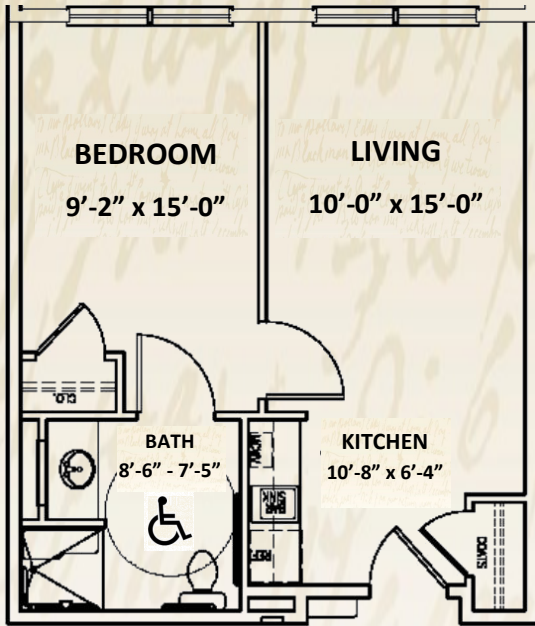

MARTHA BALLARD ASSISTED LIVING

One-Bedroom **451 Square Feet**

Large One-Bedroom **572 Square Feet**

Two-Bedrooms **637 Square Feet**

Part of
MaineGeneral Health