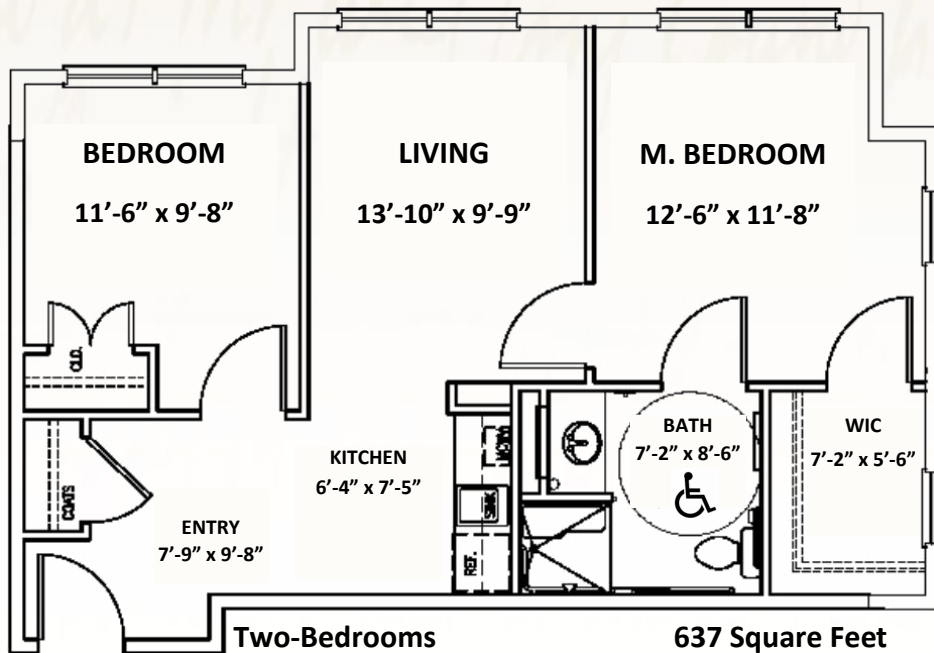

MARTHA BALLARD ASSISTED LIVING

One-Bedroom **451 Square Feet**

Large One-Bedroom **572 Square Feet**

Two-Bedrooms **637 Square Feet**

Part of
MaineGeneral Health