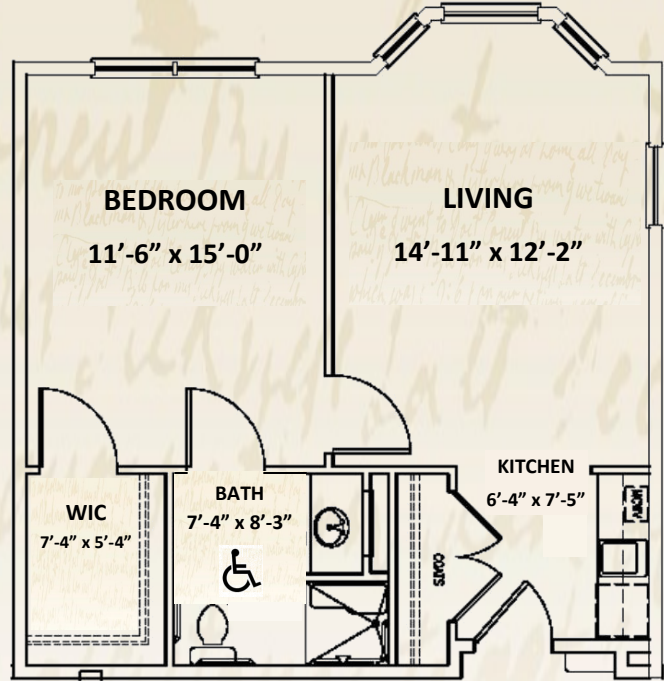

MARTHA BALLARD ASSISTED LIVING

One-Bedroom **451 Square Feet**

Large One-Bedroom **572 Square Feet**

Two-Bedrooms **637 Square Feet**

Part of
MaineGeneral Health