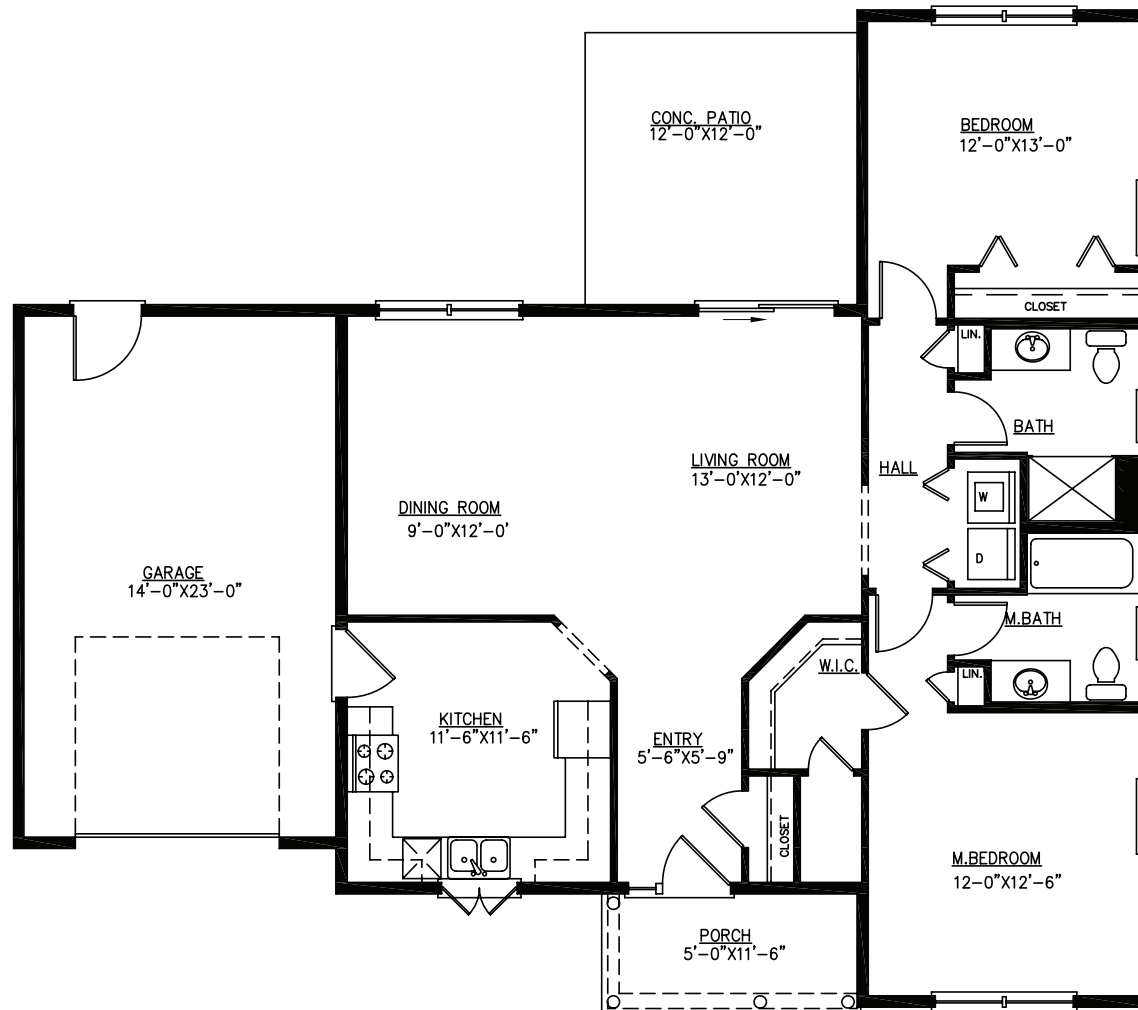

THE MANCHESTER COTTAGE

TOTAL GROSS SQUARE FEET: **1125**

Not to Scale. Floorplan Dimensions are Subject to Change.

THE BELGRADE COTTAGE

TOTAL GROSS SQUARE FEET: **1161**

Not to Scale. Floorplan Dimensions are Subject to Change.

THE HALLOWELL COTTAGE

TOTAL GROSS SQUARE FEET: **1170**

Not to Scale. Floorplan Dimensions are Subject to Change.

THE CAPITAL COTTAGE

TOTAL GROSS SQUARE FEET: **1374**

Not to Scale. Floorplan Dimensions are Subject to Change.