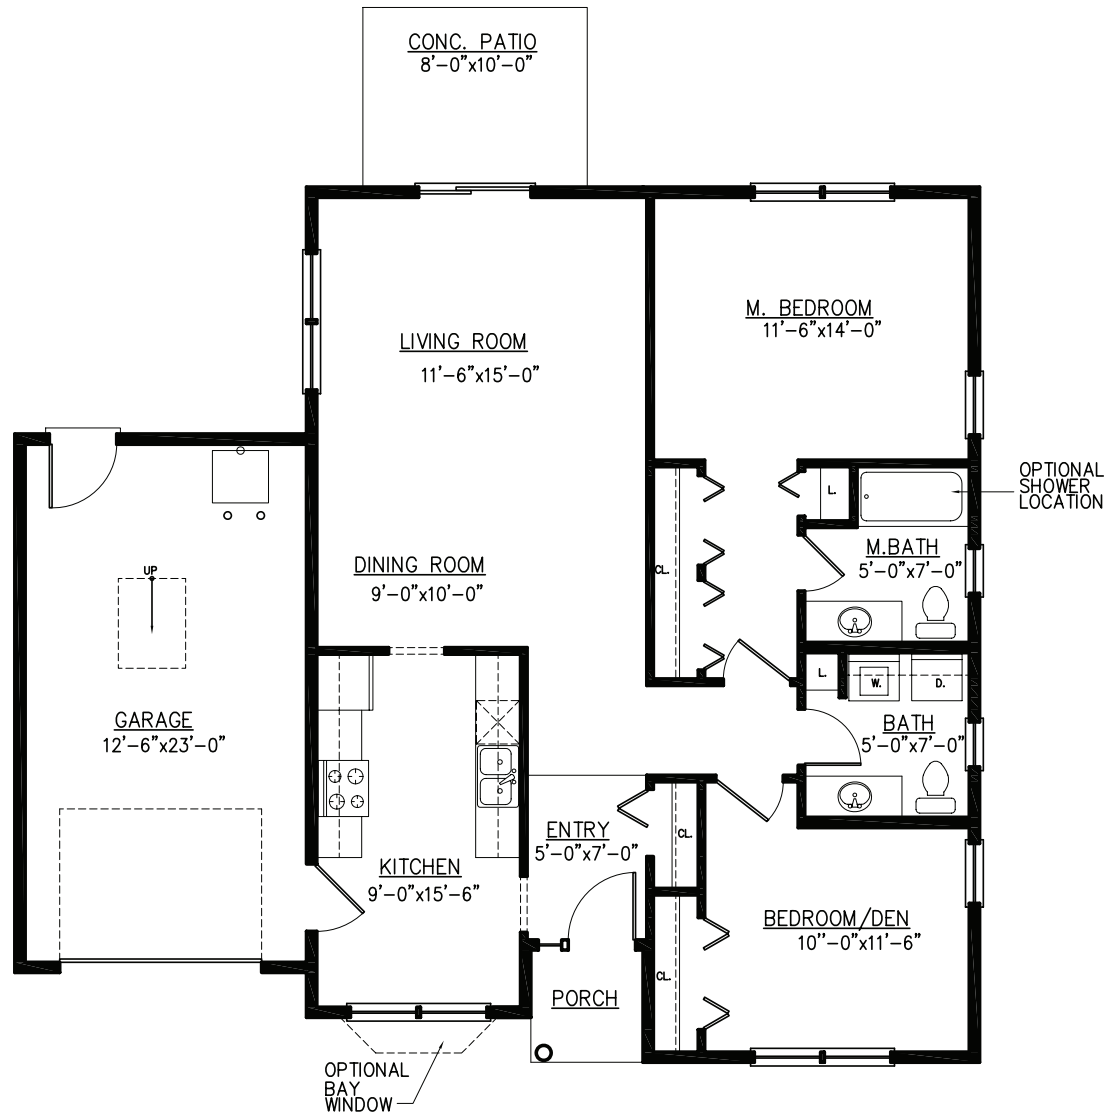

THE MANCHESTER COTTAGE

TOTAL GROSS SQUARE FEET: **1125**

Not to Scale. Floorplan Dimensions are Subject to Change.

THE BELGRADE COTTAGE

TOTAL GROSS SQUARE FEET: **1161**

Not to Scale. Floorplan Dimensions are Subject to Change.

THE HALLOWELL COTTAGE

TOTAL GROSS SQUARE FEET: **1170**

Not to Scale. Floorplan Dimensions are Subject to Change.

THE CAPITAL COTTAGE

TOTAL GROSS SQUARE FEET: **1374**

Not to Scale. Floorplan Dimensions are Subject to Change.