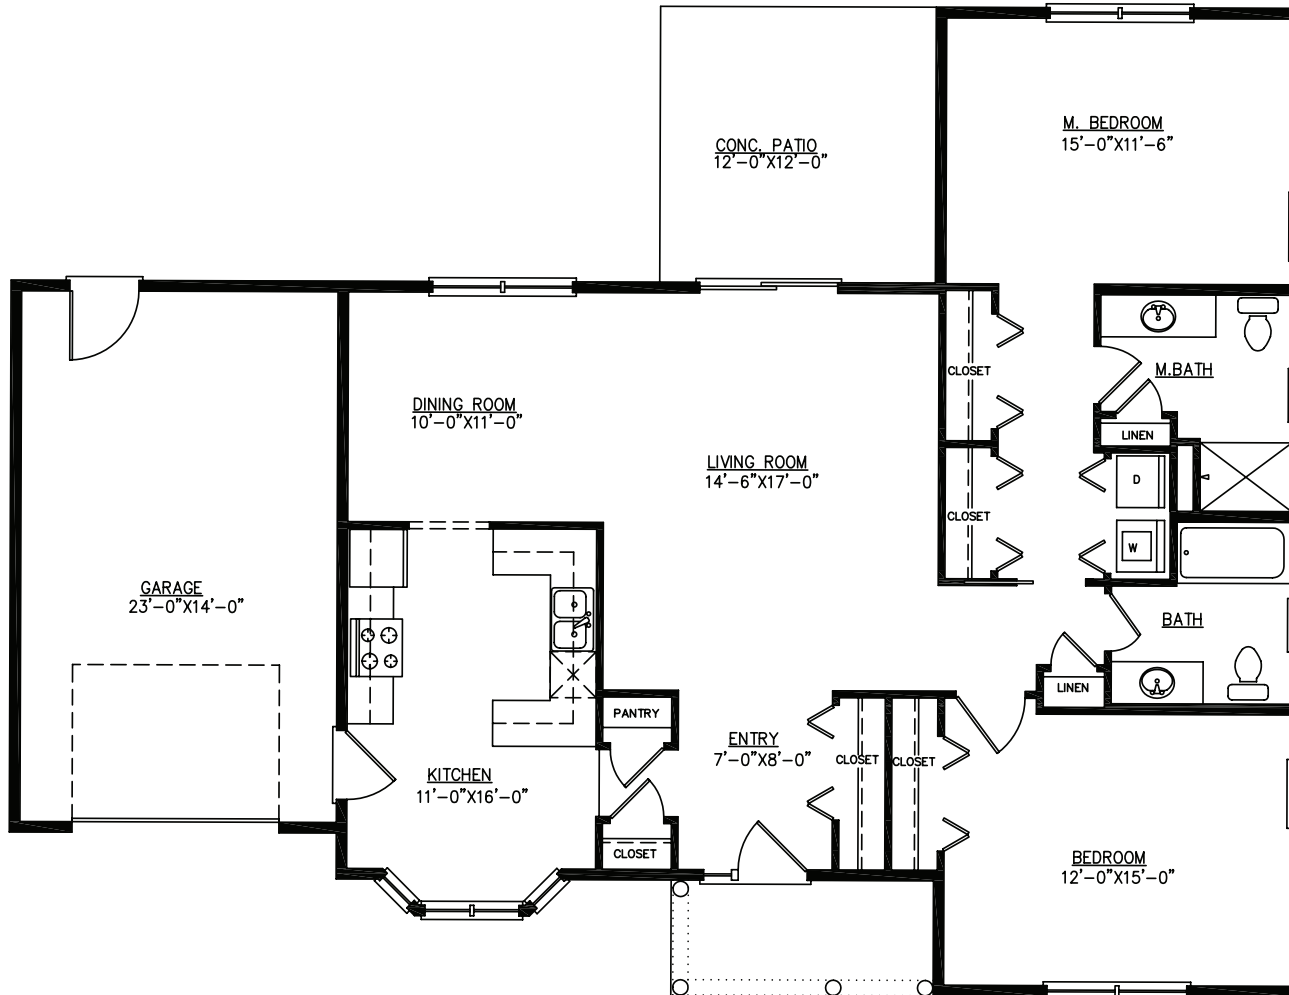

THE MANCHESTER COTTAGE

TOTAL GROSS SQUARE FEET: **1125**

Not to Scale. Floorplan Dimensions are Subject to Change.

THE BELGRADE COTTAGE

TOTAL GROSS SQUARE FEET: **1161**

Not to Scale. Floorplan Dimensions are Subject to Change.

THE HALLOWELL COTTAGE

TOTAL GROSS SQUARE FEET: **1170**

Not to Scale. Floorplan Dimensions are Subject to Change.

THE CAPITAL COTTAGE

TOTAL GROSS SQUARE FEET: **1374**

Not to Scale. Floorplan Dimensions are Subject to Change.