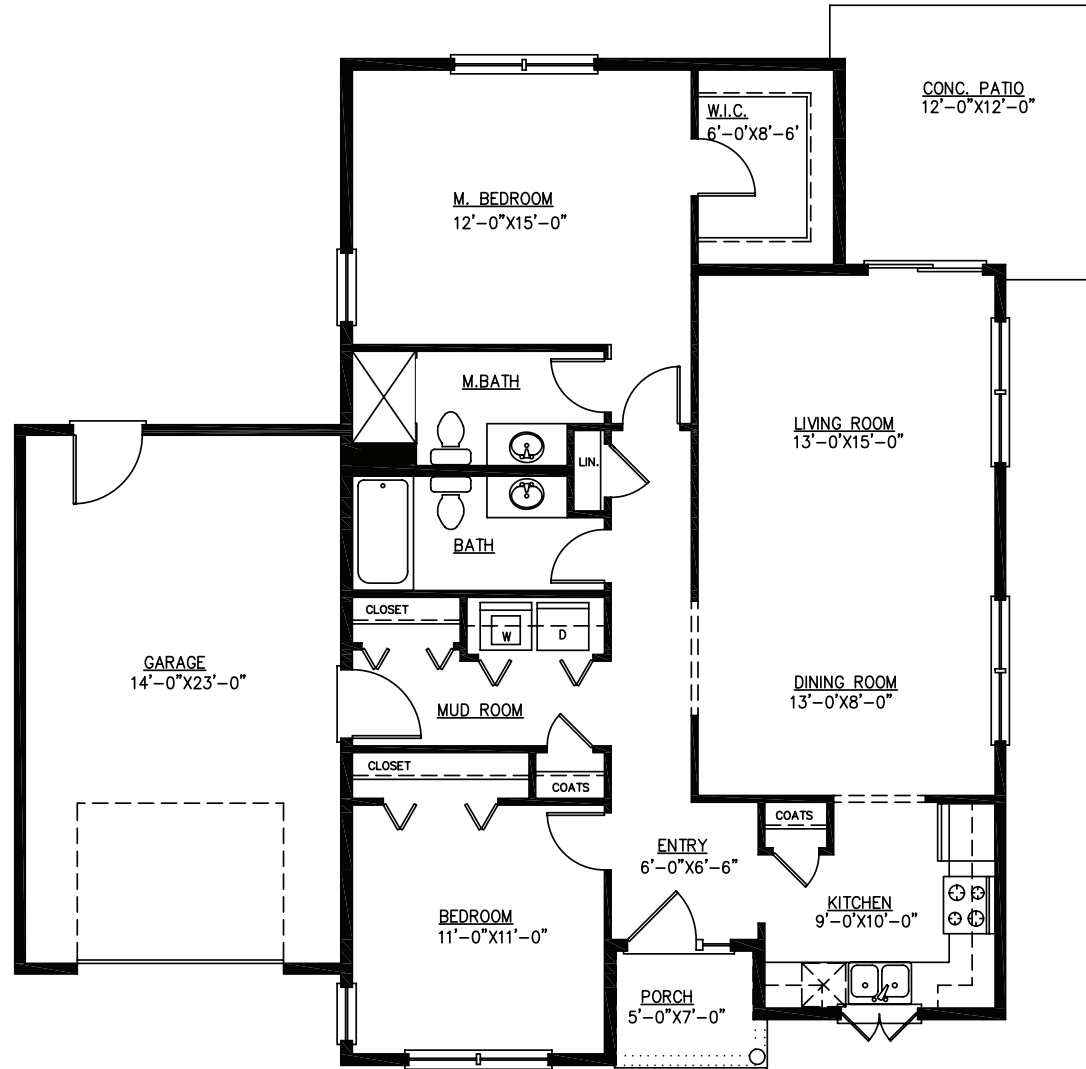

THE MANCHESTER COTTAGE

TOTAL GROSS SQUARE FEET: **1125**

Not to Scale. Floorplan Dimensions are Subject to Change.

THE BELGRADE COTTAGE

TOTAL GROSS SQUARE FEET: **1161**

Not to Scale. Floorplan Dimensions are Subject to Change.

THE HALLOWELL COTTAGE

TOTAL GROSS SQUARE FEET: **1170**

Not to Scale. Floorplan Dimensions are Subject to Change.

THE CAPITAL COTTAGE

TOTAL GROSS SQUARE FEET: **1374**

Not to Scale. Floorplan Dimensions are Subject to Change.